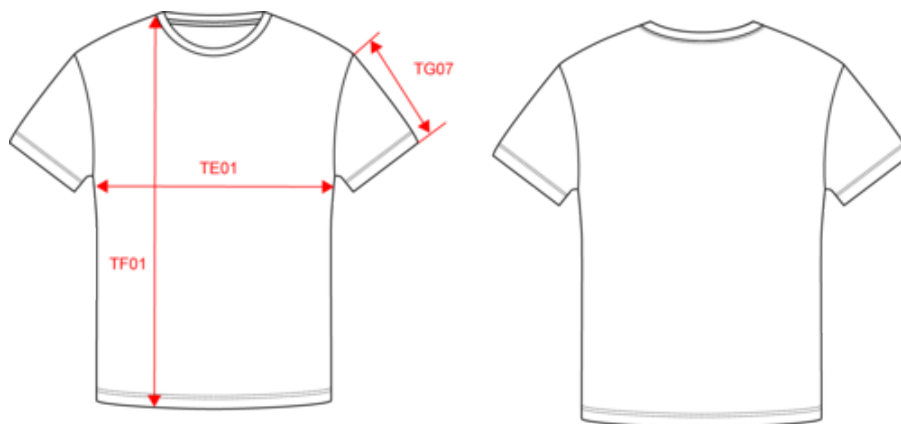

NS300
Umweltfreundliches Unisex-T-Shirt

Maße

Measurements in cm	XXS	XS	S	M	L	XL	XXL	3XL	4XL	5XL
TE01 - 1/2 chest width at 1.5cm below armhole	43.00	46.00	49.00	52.00	55.00	58.00	61.00	64.00	67.00	70.00
TF01 - Total height from HSP	66.00	68.00	70.00	72.00	74.00	76.00	78.00	80.00	82.00	84.00
TG07 - Short sleeve length	19.50	20.25	21.00	21.75	22.50	23.25	24.00	24.75	25.50	26.25